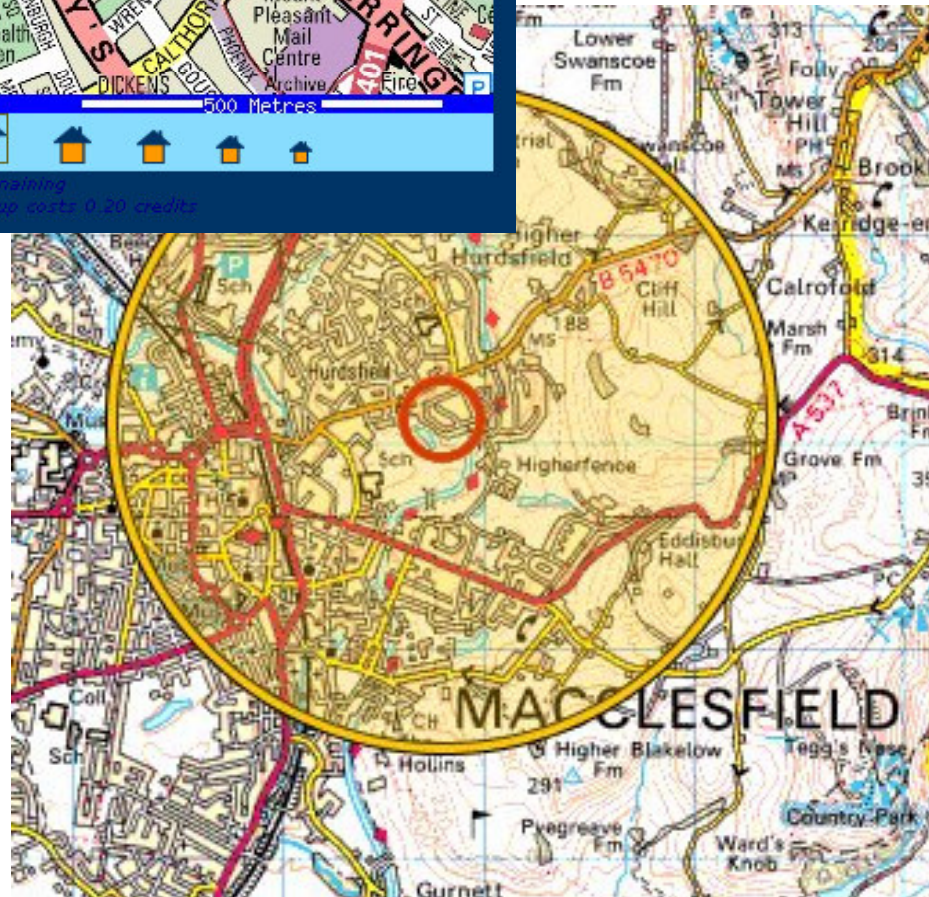

Kevin Brown, Operations Director at FollowUs™ explains, “It was important to us make the FollowUs™ service as accurate as possible when locating a customer mobile phone and we are delighted with the results. The ability to locate a mobile phone will always depend on the coverage of that network operator, and although accuracy is reduced in rural areas, we have found in city environments that accuracy can be within 100m.”

Pinpoint central locations in cities such as London and Birmingham up to 100m

The FollowUs™ system has proved itself in the field to deliver live accurate information.

FollowUs™ now offers a real alternative for companies who do not need to know where their mobile workers are from one second to the next, nor need to position them down to the nearest meter. Why pay through the nose when you can FollowUs™.

These screen captures show real location data. You will see that accuracy will vary depending upon the cell coverage in that area. The device should be located towards the outer rim of the circle.

Please note that the mobile will be found near to the outer part of the orange circle and is not located in the center point, seen as a red circle.