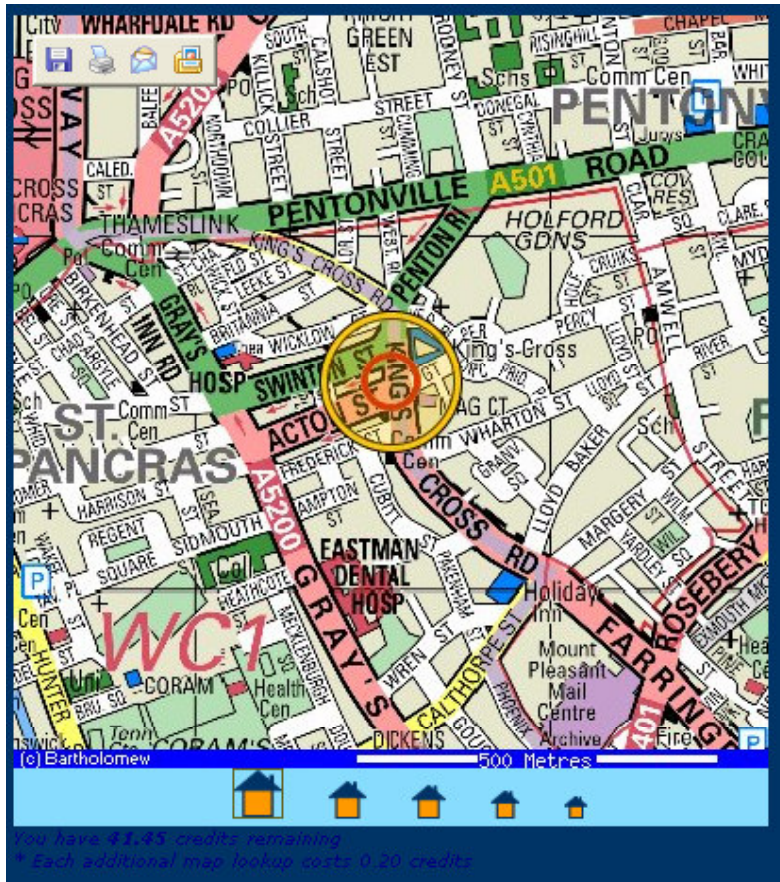

These screen captures show real location data. You will see that accuracy will vary depending upon the cell coverage in that area. The device should be located towards the outer rim of the circle.

Please note that the mobile will be found near to the outer part of the orange circle and is not located in the center point, seen as a red circle.